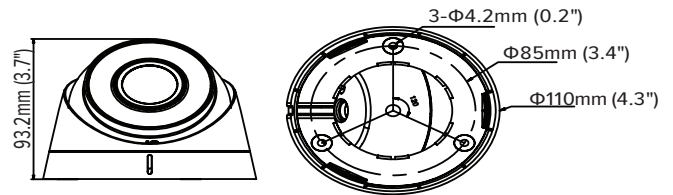

Dimensions

Key Features

- 1/3" progressive scan CMOS
- 2560 × 1440@20fps
- 2.8 and 4 mm fixed lens
- H.265+, H.265, H.264+, H.264
- Dual stream
- Digital WDR (Wide Dynamic Range)
- 3D DNR (Digital Noise Reduction)
- Up to 98' IR range
- PoE (Power over Ethernet)
- IP67

| Interface | |
|-------------------------|---------------------------------------------|
| Communication Interface | 1 RJ45 10M/100M self-adaptive Ethernet port |

| General | |
|-------------------------------|--------------------------------------------------------------------------------------------------|
| Operating Conditions | -22 °F to 122 °F (-30 °C to 50 °C), humidity: 95% or less (non-condensing) |
| Power Supply | 12 VDC ± 25%, 5.5 mm coaxial power plug PoE (802.3af, class 3) |
| Power Consumption and Current | 12 VDC, 0.4 A, Max: 5 W PoE: (802.3af, 36 V to 57 V), 0.2 A to 0.13 A, Max: 6.5 W |
| Protection Level | IP67 |
| Material | Metal & Plastic |
| Dimensions | Camera: Ø 4.3" × 3.7" (Ø 110 × 93.2 mm) With package: 5.9" × 5.9" × 5.6" (150 × 150 × 141 mm) |
| Weight | Camera: approx. 0.8 lb. (360 g) With package: approx. 1.3 lb. (610 g) |
| Warranty | 2-Year Limited Fixed Camera Warranty |